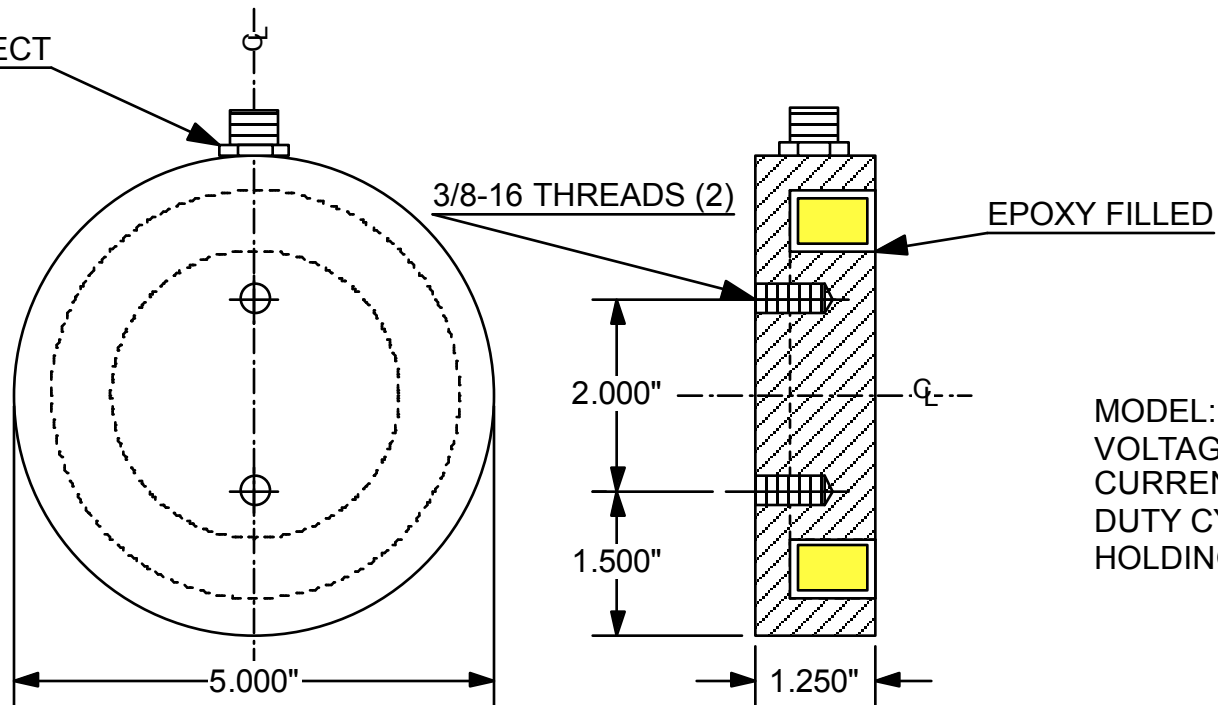

M STYLE
QUICK DISCONNECT

MODEL: DCS-500M-110C
VOLTAGE: 110VDC
CURRENT: 25.5 WATTS
DUTY CYCLE: CONTINUOUS
HOLDING POWER: 1400 LBS

AUTOMATIC EQUIPMENT CORP.
DCS-500M-110C
CUST DWG
06/05/13
H-9354-S