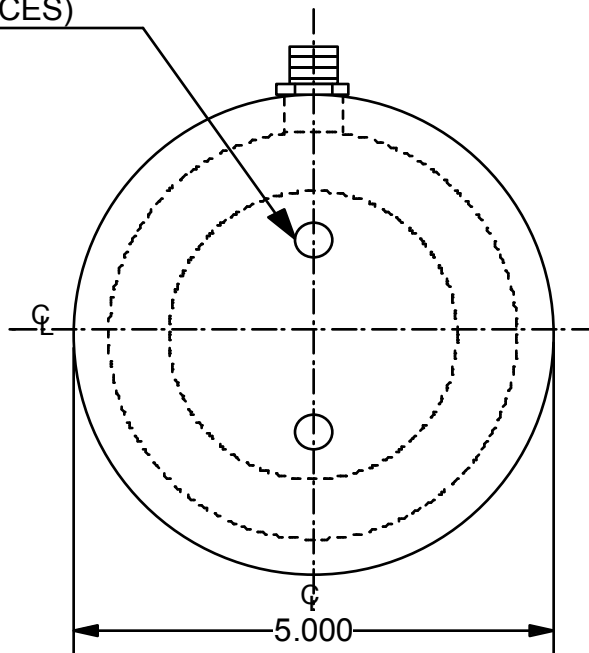

MOUNTING THREAD
1/2-13 X 1.25" DEEP
(2 PLACES)

QUICK DISCONNECT

VOLTAGE: 110VDC
CURRENT: 44 WATTS
DUTY CYCLE: CONTINUOUS
WEIGHT: 16 LBS
MAX HOLD: 2200 LBS

AUTOMATIC EQUIPMENT CORP
CUST DWG
DCA-600M-110C
06/05/13
H-9857