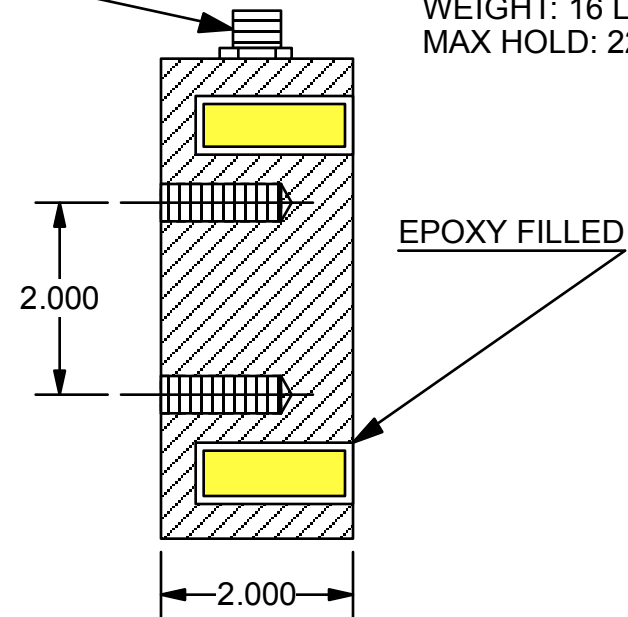

MOUNTING THREAD
1/2-13 X 1.25" DEEP
(2 PLACES)

QUICK DISCONNECT

VOLTAGE: 110VDC
CURRENT: 44 WATTS
DUTY CYCLE: CONTINUOUS
WEIGHT: 16 LBS
MAX HOLD: 2200 LBS

AUTOMATIC EQUIPMENT CORP
CUST DWG
DCA-600M-110C
06/05/13
H-9857