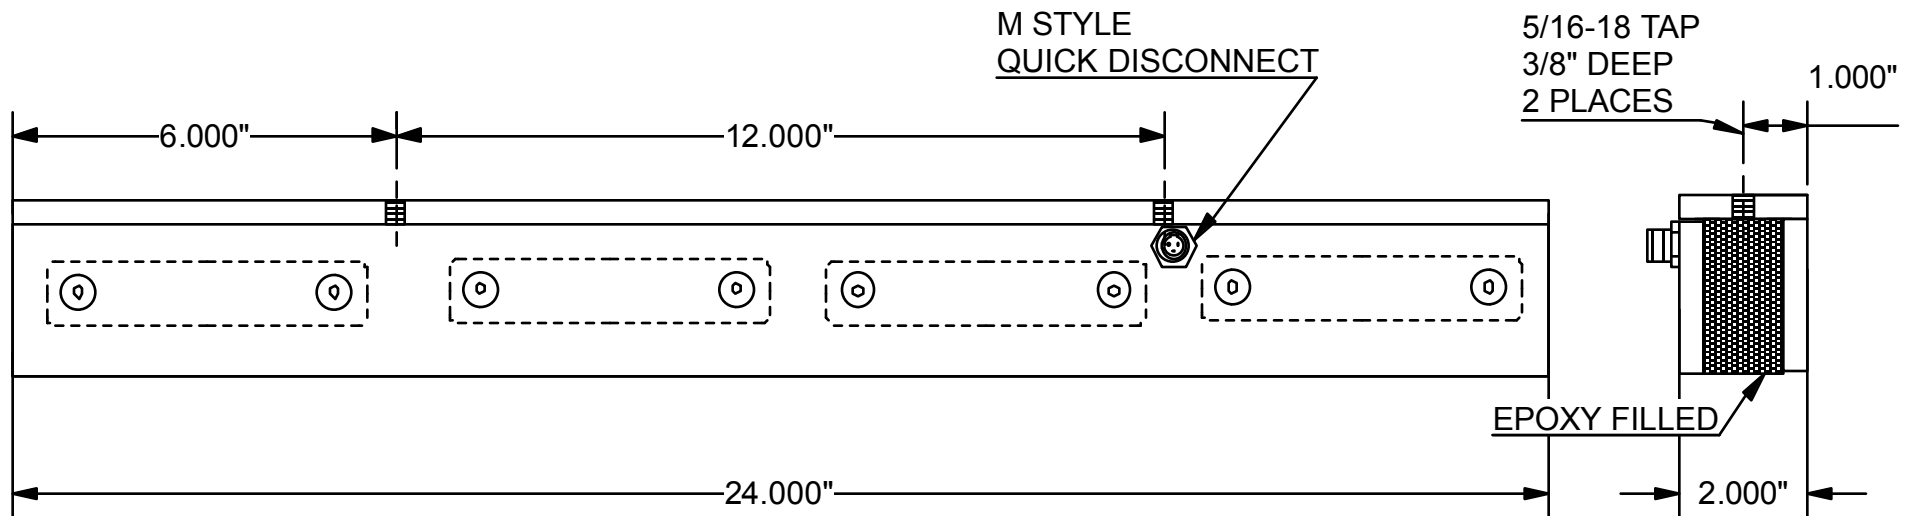

MODEL: BPF-20240M-110C
INPUT: 110 VDC
CURRENT: 192 WATTS
DUTY CYCLE: CONTINUOUS
HOLDING POWER: 2000 lbs.

AUTOMATIC EQUIPMENT CORP
BPF-20240M-110C
CUST DWG
11/18/13
H-11822