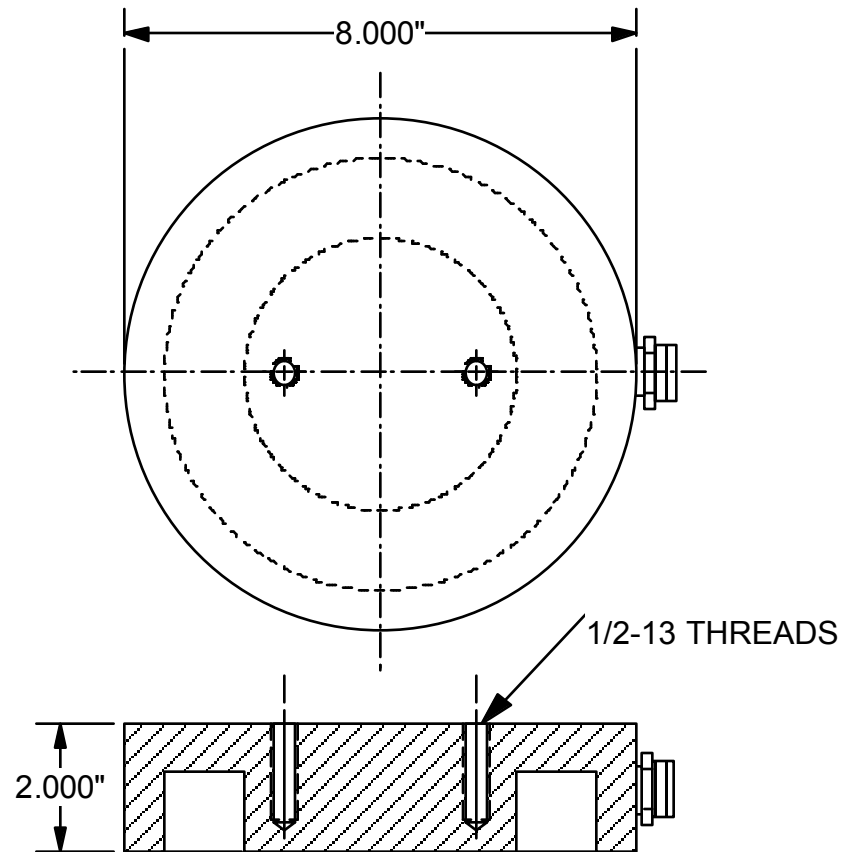

H-12643

VOLTAGE: 120VAC
CURRENT: 60 WATTS
DUTY CYCLE: CONTINUOUS
HOLDING POWER: 3300LBS

AUTOMATIC EQUIPMENT CORP.
DCA-800-120AC
CUST DWG
H-12643