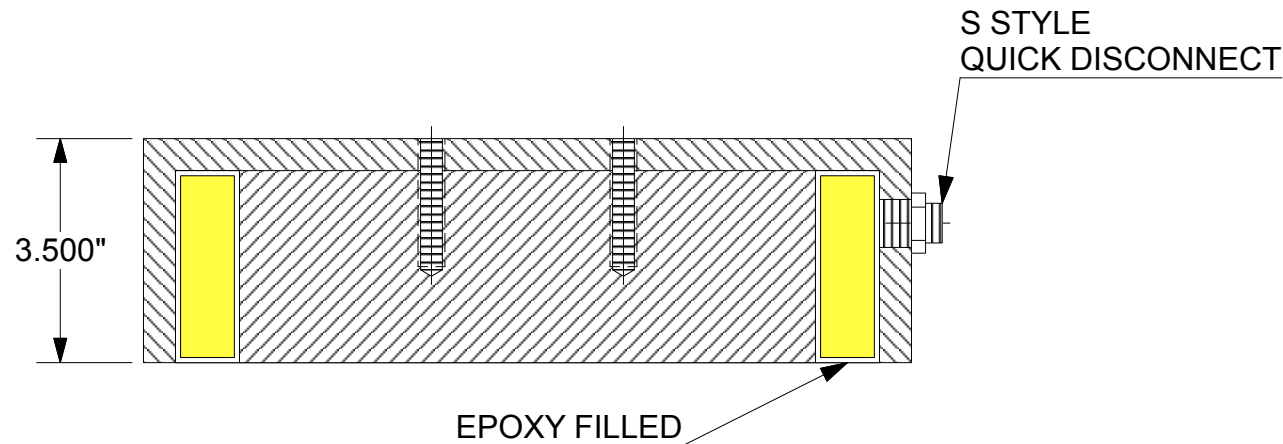

MODEL: EM-6012S-110C  
VOLTAGE: 110 VDC  
CURRENT: 65 WATTS  
DUTY CYCLE: CONTINUOUS  
HOLDING POWER: 6000 LBS  
WEIGHT: 65 LBS.

AUTOMATIC EQUIPMENT CORP  
EM-6012S-110C  
CUST DWG  
10/10/13  
H-12653