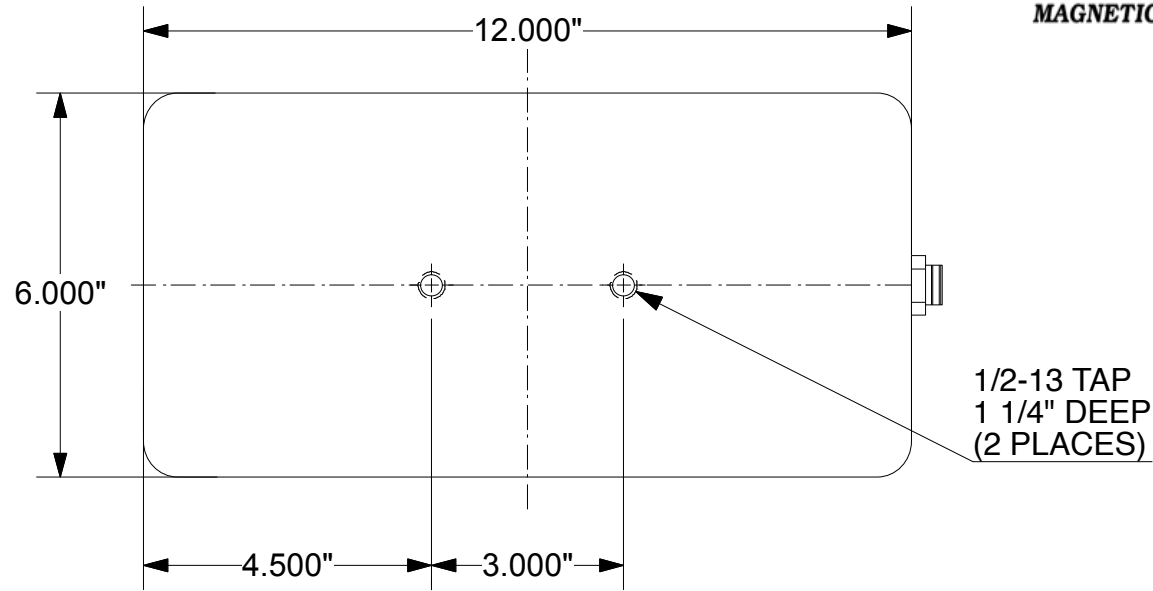

MODEL: EM-6012S-110C  
VOLTAGE: 110 VDC  
CURRENT: 65 WATTS  
DUTY CYCLE: CONTINUOUS  
HOLDING POWER: 6000 LBS  
WEIGHT: 65 LBS.

AUTOMATIC EQUIPMENT CORP  
EM-6012S-110C  
CUST DWG  
10/10/13  
H-12653