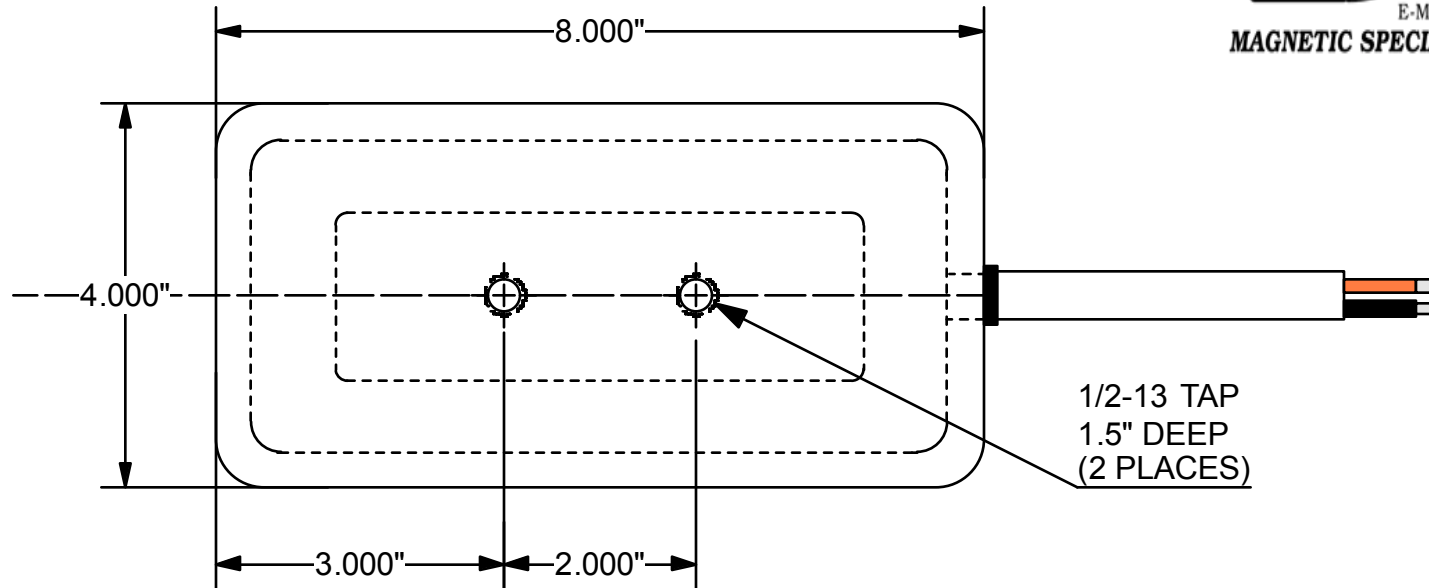

MODEL: EMS-4080-12C
VOLTAGE: 12 VDC
CURRENT: 40 WATTS
DUTY CYCLE: CONTINUOUS
HOLDING POWER: 2000 LBS

AUTOMATIC EQUIPMENT CORP
EMS-4080-12C
CUST DWG
10/09/13
H-12656