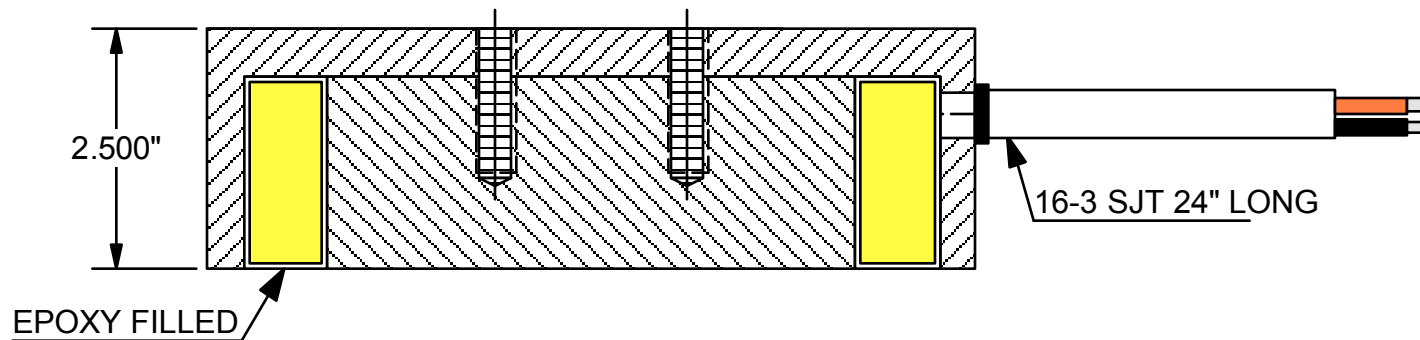

MODEL: EMS-4080-12C
VOLTAGE: 12 VDC
CURRENT: 40 WATTS
DUTY CYCLE: CONTINUOUS
HOLDING POWER: 2000 LBS

AUTOMATIC EQUIPMENT CORP
EMS-4080-12C
CUST DWG
10/09/13
H-12656