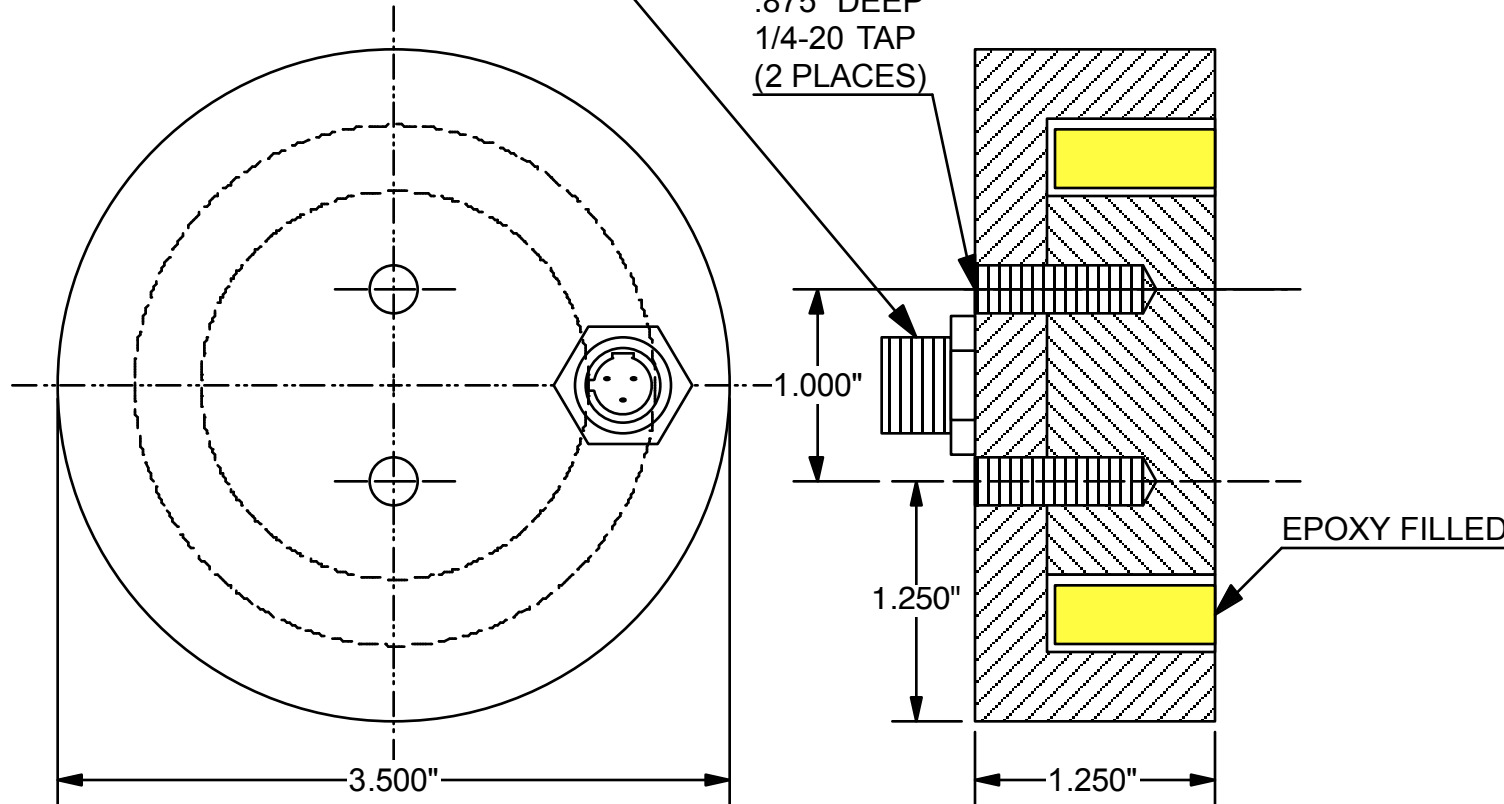

M STYLE  
QUICK DISCONNECT

.875" DEEP  
1/4-20 TAP  
(2 PLACES)

MODEL: CES-350M-110C  
VOLTAGE: 110VDC  
CURRENT: 25 WATTS  
DUTY CYCLE: CONTINUOUS  
HOLDING POWER: 500 LBS

AUTOMATIC EQUIPMENT CORPORATION  
CES-350M-110C  
CUST DWG  
06/03/13  
H-12748