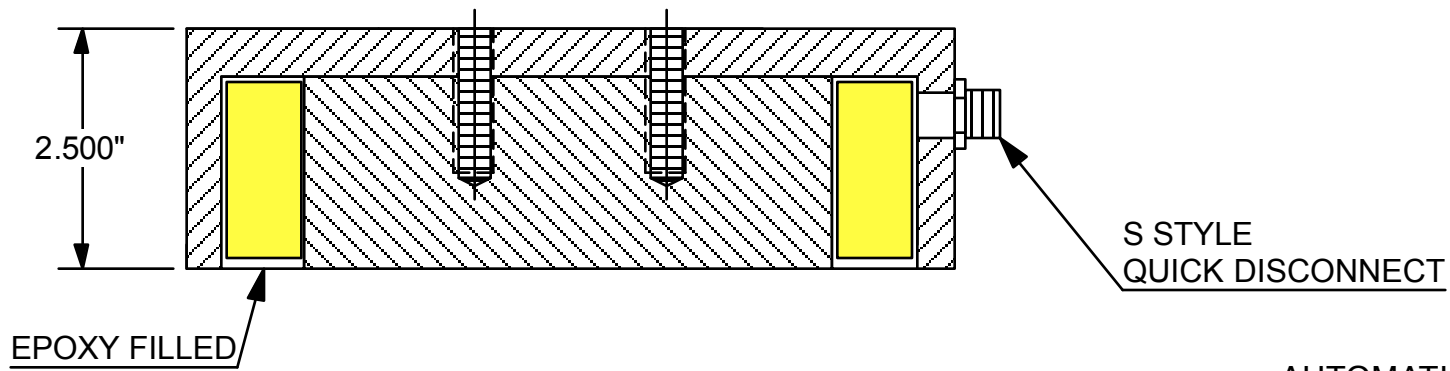

MODEL: EMS-4080S-110C
VOLTAGE: 110VDC
CURRENT: 58 WATTS
DUTY CYCLE: CONTINUOUS
HOLDING POWER: 2500 LBS

AUTOMATIC EQUIPMENT CORP
EMS-4080S-110C
CUST DWG
10/09/13
H-12825