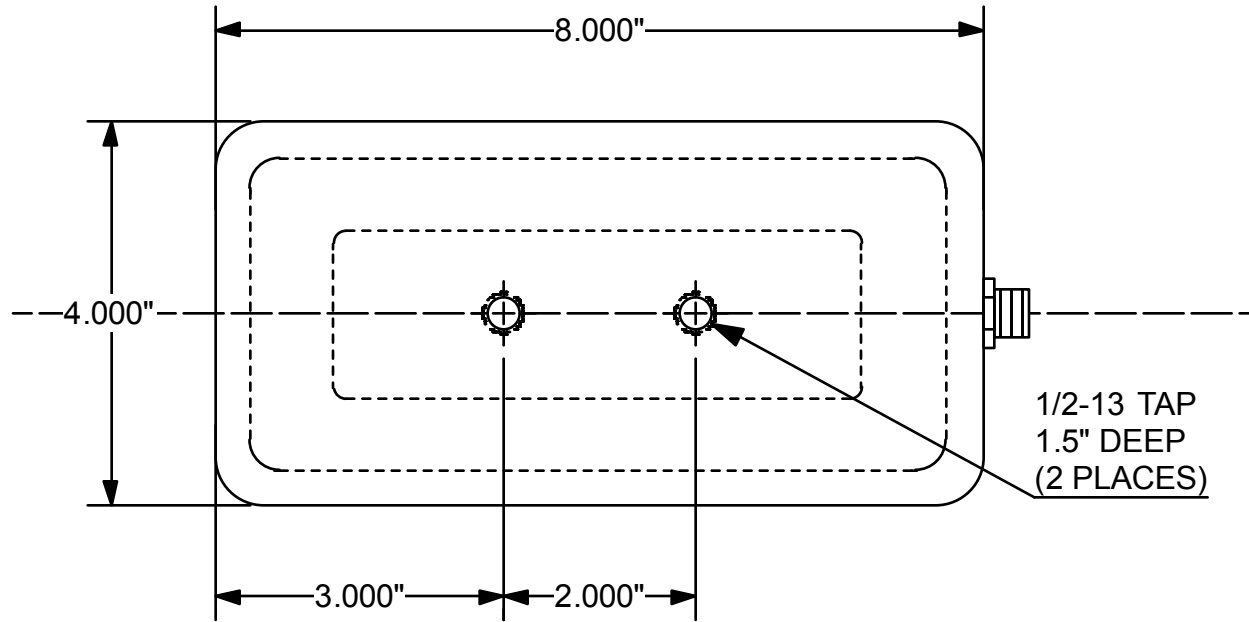

MODEL: EMS-4080S-110C
VOLTAGE: 110VDC
CURRENT: 58 WATTS
DUTY CYCLE: CONTINUOUS
HOLDING POWER: 2500 LBS

AUTOMATIC EQUIPMENT CORP
EMS-4080S-110C
CUST DWG
10/09/13
H-12825