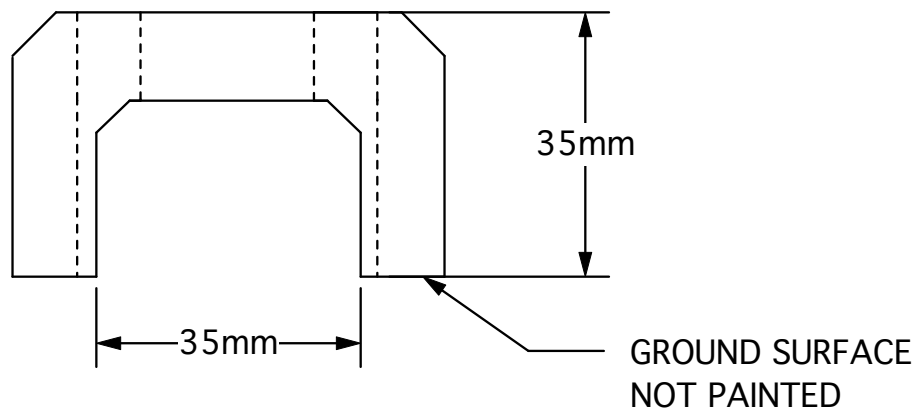

Material: Cast Alnico V
 Finish: Red
 Furnished with keeper plate.
 Furnished Magnetized

AUTOMATIC EQUIPMENT CORP
 E-814
 SCALE: 1" = 1" 05/02/11
 H-12345