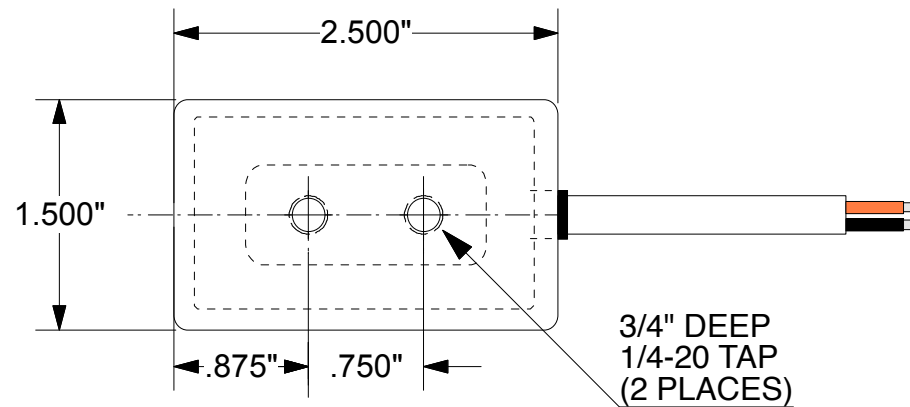

MODEL: EM-1525-24C
INPUT: 24 VDC
CURRENT: 15 WATTS
DUTY CYCLE: CONTINUOUS
HOLDING POWER: 200 LBS.

AUTOMATIC EQUIPMENT CORPORATION

EM-1525-24C

CUST DWG

06/13/13

H-12744