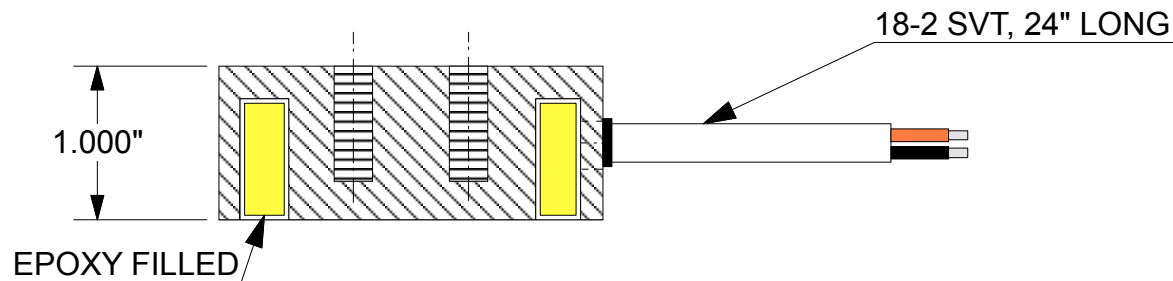

MODEL: EM-1525-24C
INPUT: 24 VDC
CURRENT: 15 WATTS
DUTY CYCLE: CONTINUOUS
HOLDING POWER: 200 LBS.

AUTOMATIC EQUIPMENT CORPORATION

EM-1525-24C

CUST DWG

06/13/13

H-12744