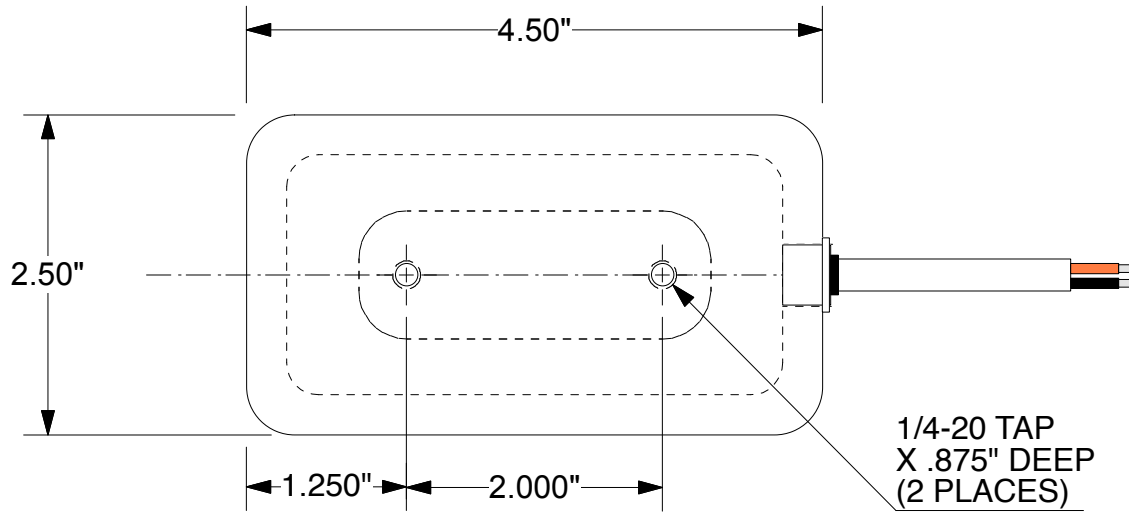

MODEL: EM-2545-24C
VOLTAGE: 24VDC
CURRENT: 26 WATTS
DUTY CYCLE: CONTINUOUS
HOLDING POWER: 600 LBS

AUTOMATIC EQUIPMENT CORP
EM-2545-24C
CUST DWG
10/09/13
H-12819