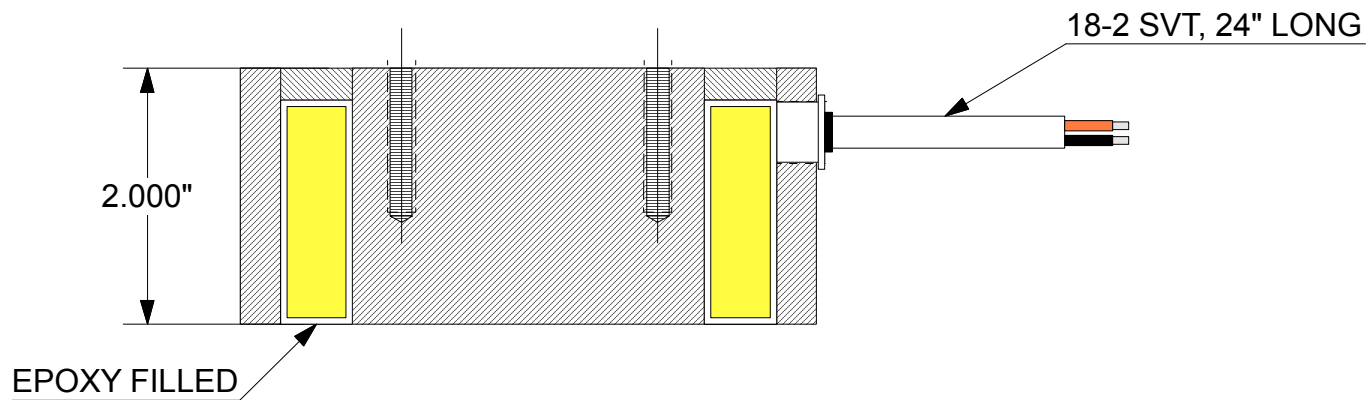

MODEL: EM-2545-24C
VOLTAGE: 24VDC
CURRENT: 26 WATTS
DUTY CYCLE: CONTINUOUS
HOLDING POWER: 600 LBS

AUTOMATIC EQUIPMENT CORP
EM-2545-24C
CUST DWG
10/09/13
H-12819